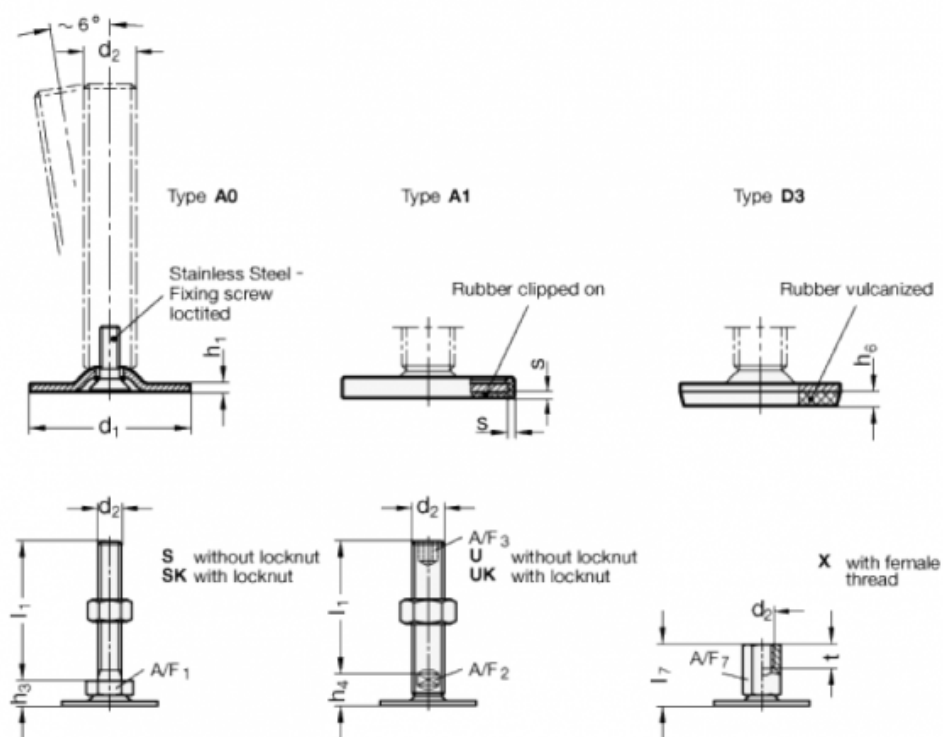

Data Sheet

Article number: 204080M1675A3UK

Description: E+G levelling foot
GN 40-80-M16-75-A3-UK

Note: UK With nut, Hexagon socket at the top, Wrench flat at the bottom

Measures

A/F2 = 12
A/F3 = 8
d1 = 80
d2 = M16
h1 = 3
h4 = 18
h6 = 5
l1 = 75